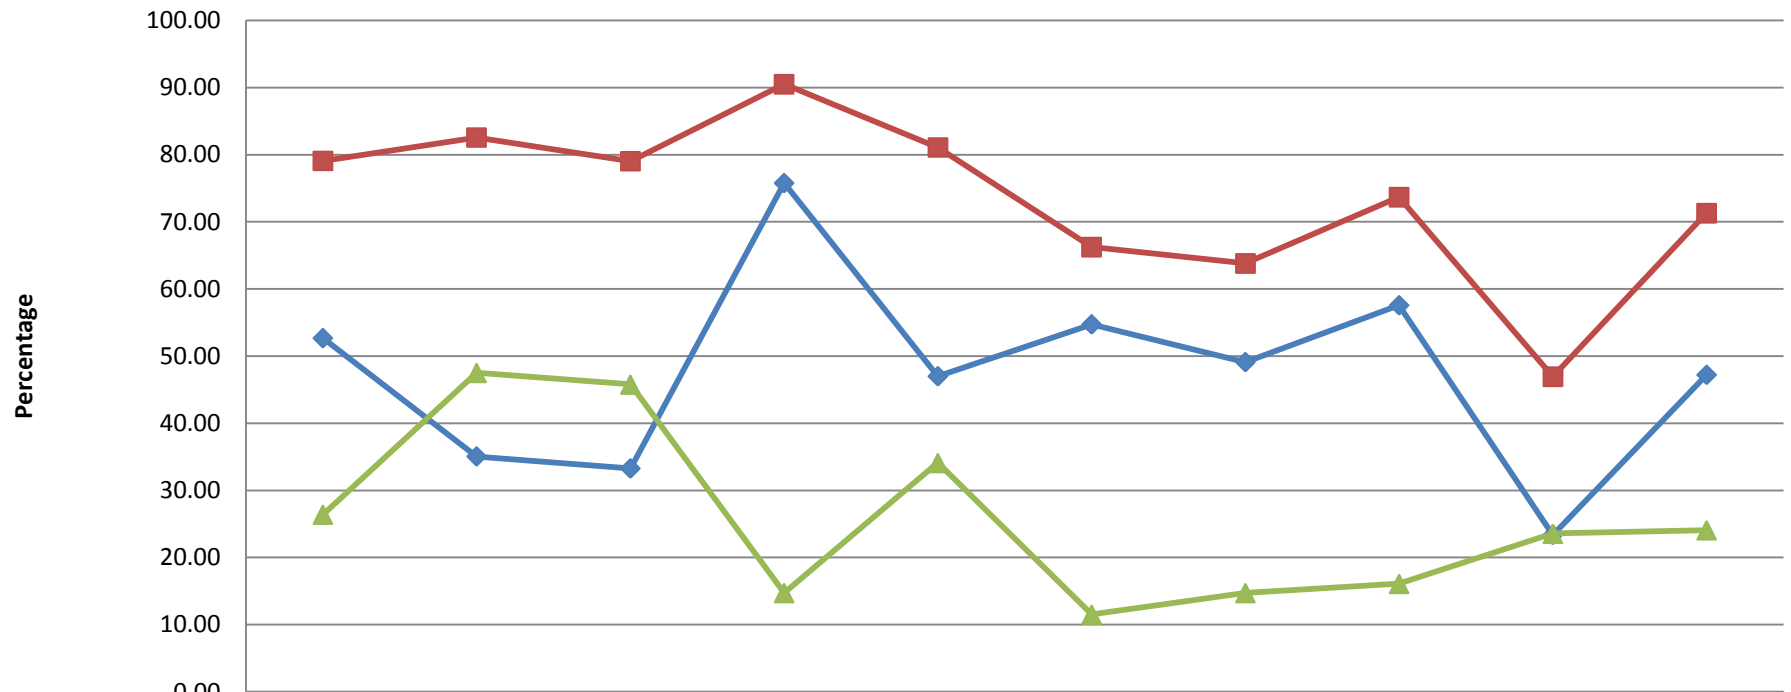

### Overall Averages of Pre/Post Tests

	Vocabulary	Journaling	Comprehension & Vocabulary	Concept Mapping	Algebra	Geometry	Measurement	Statistics	Probability	Overall Average
Pre-Test Avg.	52.68	35.05	33.26	75.79	47.00	54.74	49.11	57.58	23.37	47.21
Post-Test Avg.	79.11	82.58	79.05	90.53	81.11	66.26	63.84	73.68	46.95	71.30
Increase Avg.	26.42	47.53	45.79	14.74	34.11	11.53	14.74	16.11	23.58	24.09