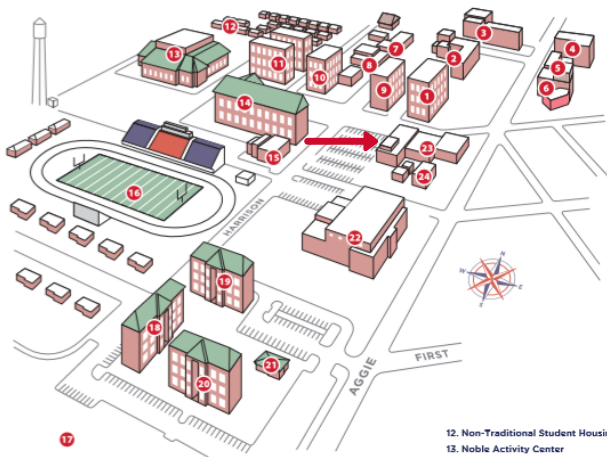

CAMPUS

FIND YOUR DESTINATION ON CAMPUS

#wearepanhandle

1. Sewell-Loofbourrow Hall
2. Hesper Hall
3. Carter Hall
4. Field Hall (resident hall)
5. Muller Hall
6. Hughes-Strong Hall
7. Metal Shop Building
8. Student Union Building
9. Hefley Hall
10. Hamilton Hall
11. Holter Hall (resident hall)
12. Non-Traditional Student Housing
13. Noble Activity Center
14. Science & Agriculture Building
15. Firestone Meat Lab
16. Anchor D Stadium
17. Panhandle Park
18. Aggie Hall (Apartments)
19. Sexton Hall (Apartments)
20. PFCI Hall (Apartments)
21. Garrett Leo Draper Clubhouse
22. Anchor D Arena
23. Marvin E. McKee Library
24. University House