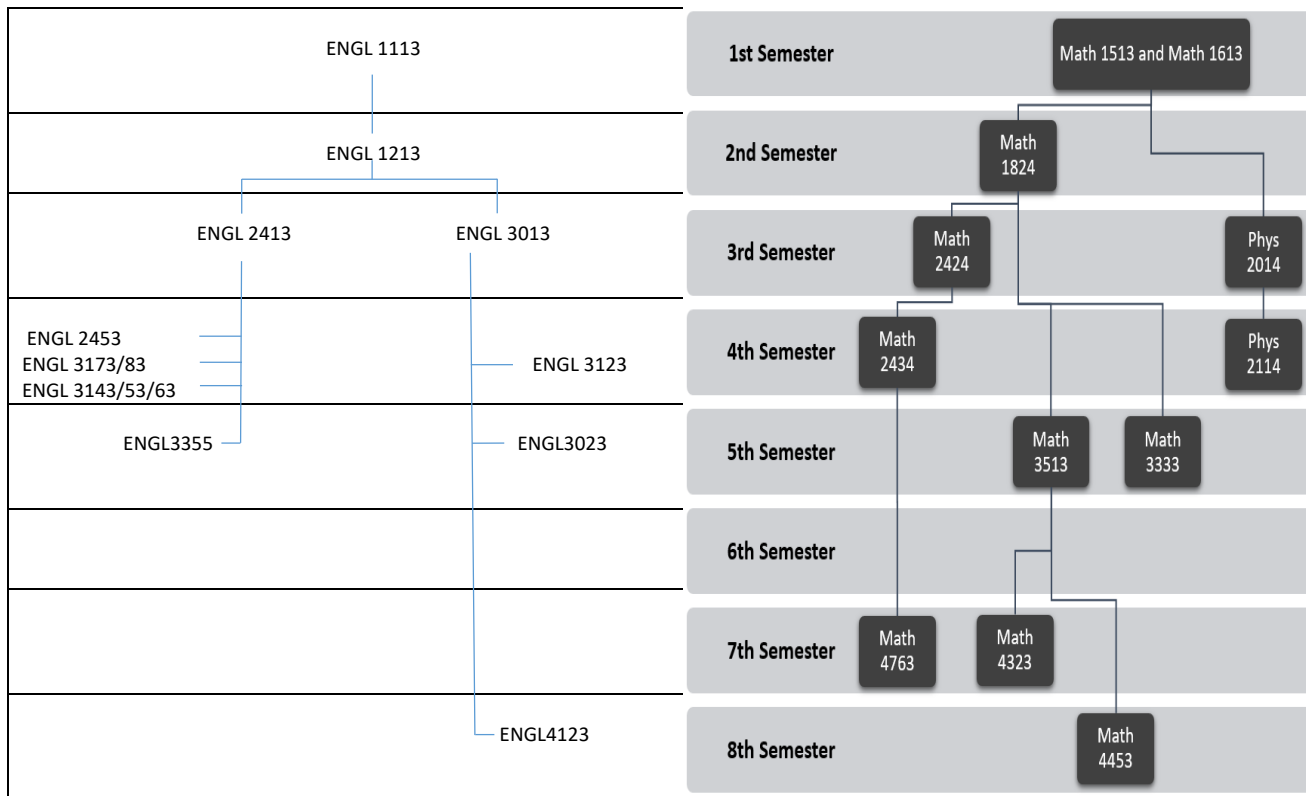

ENGL 3023 Technical Writing
 ENGL 3353 World Literature
 ENGL Upper Level Elective, 3 hours
 ENGL Upper Level Elective, 3 hours
 Minor, 3 hours

Sixth Semester – 15 hours

ENGL Upper Level Elective, 3 hours
 ENGL Upper Level Elective, 3 hours
 Minor, 3 hours
 Minor, 3 hours
 Upper Level Elective, 3 hours

Seventh Semester – 15 hours

ENGL Upper Level Elective, 3 hours
 ENGL Upper Level Elective, 3 hours
 Minor, 3 hours
 Minor, 3 hours
 Minor, 3 hours

Eighth Semester – 15 hours

ENGL4123 Advanced Composition
 Upper Level Elective, 3 hours
 Upper Level Elective, 3 hours
 Upper Level Elective, 3 hours
 Upper Level Elective, 3 hours

This is a sample course sequence timeline only. This does not represent a contract, nor does it guarantee course availability. A student may require more than eight semesters to complete the degree.

Information about Course Sequence: